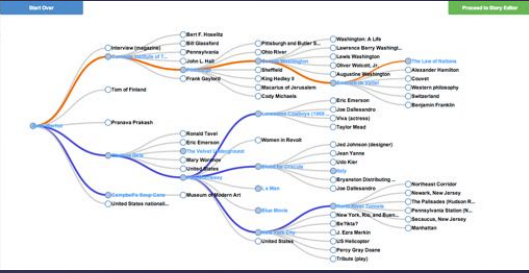

Emerich de Vattel

Pittsburgh

Andy Warhol

LOD Stories

Related Work

Everything is Connected
<http://everythingisconnected.be>

Related Work

WikiLinks

The screenshot shows a mobile application interface with a network diagram on the left and a detailed page for 'The Beatles' on the right. The network diagram consists of a central node labeled 'The Beatles' with lines connecting it to various other nodes, including 'The Beatles: The Biography', 'Let It Be: Live versions of The Beatles songs', 'Doris, Miss Lizzy', 'Magpie May (traditional song)', 'I Wanna Tell You', 'Doctor Flower', 'Norwegian Wood', 'Get The Beatles (song)', 'Diana (film)', 'West (The Beatles song)', 'And Your Bird Can Sing', 'Ticket To Ride', 'Here, There and Everywhere', 'I Wanna Tell You', 'Love You To', 'Kashmir', 'Mardi Gras', 'All This and More Than It', 'The Beatles: The Biography', 'Being for the Benefit of Mr. Kite!', and 'Let It Be: Live versions of The Beatles songs'. The right-hand page is titled 'The Beatles' and features a grid of four black and white photographs of the band members. Below the photos, it lists 'The Beatles in 1964' with 'Top: John Lennon, Paul McCartney' and 'Bottom: George Harrison, Ringo Starr'. Under 'Background information', it lists 'Origin: Liverpool, England', 'Genres: Rock, pop', 'Years: 1960-1970', and 'active'.

LOD Stories

**Relationship
Exploration**

**Learning
Using
Multimedia**

**User
Engagement**

A Slide Demo...

Linked Open Data Stories

andy warhol

Andy Warhol

Andy Warhol

Linked Open Data Stories

Andy
Andy Warhol
Andy Gotts

Go

Start Over

Proceed to Story Editor

Start Over

Proceed to Story Editor