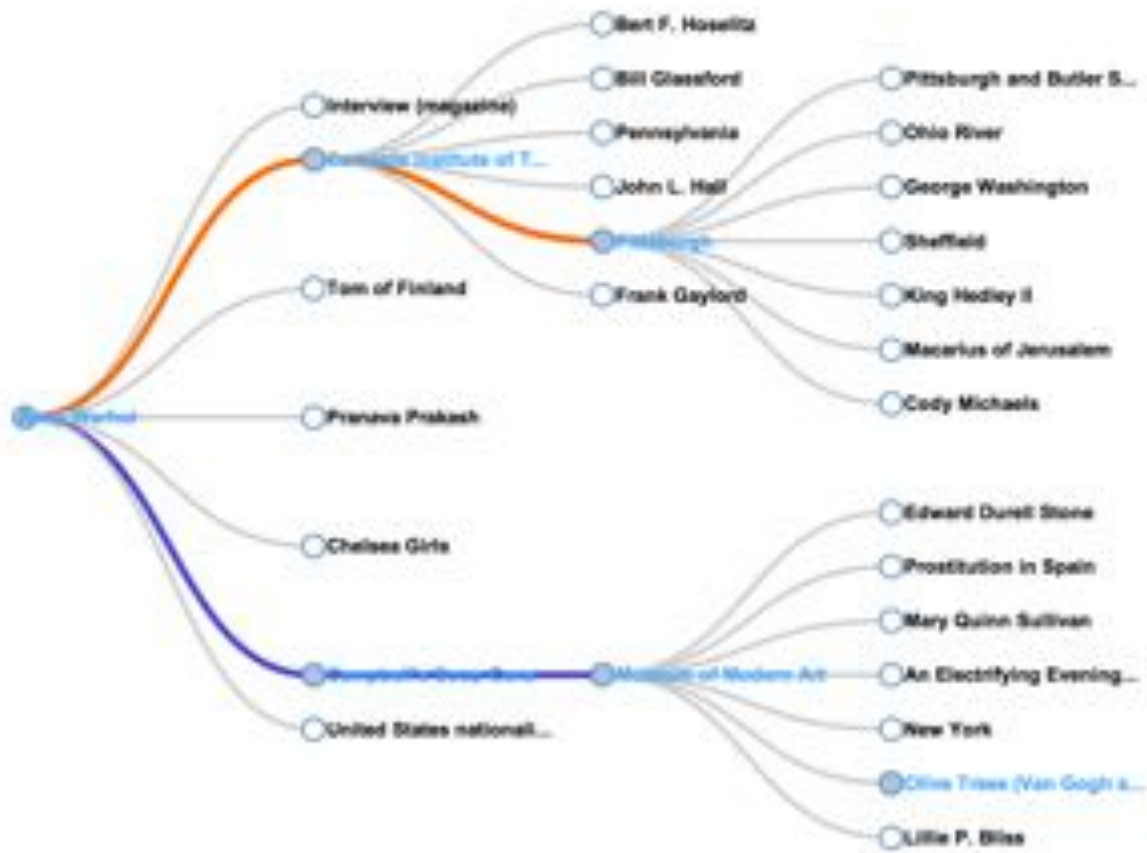

Start Over

Proceed to Story Editor