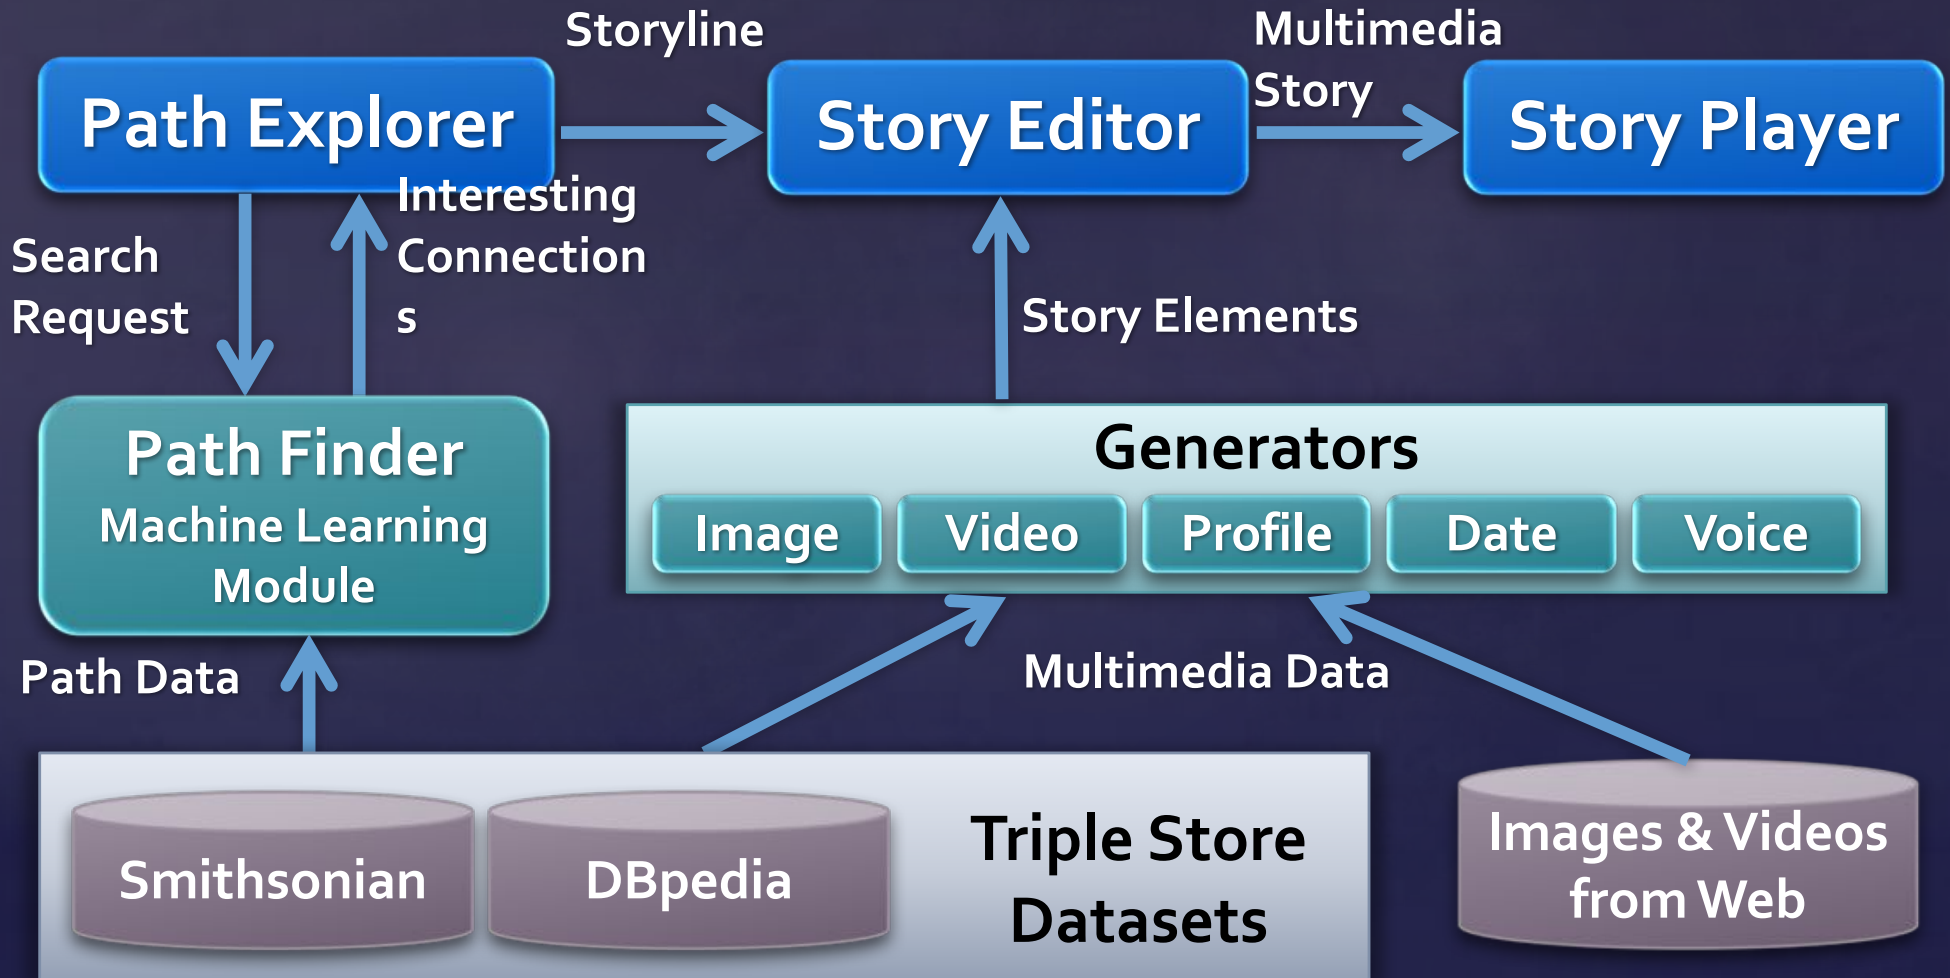

Images Videos

0:12

Andy Warhol (August 6, 1928 – February 22, 1987) was an American artist who was a leading figure in the visual art movement known as pop art.

Revert Text

Movie Navigation: Drag image and video here to make the movie

Images Videos

0:07

Carnegie Institute of Technology locates in the city of PittsburghPittsburgh is the second largest city in the U.

Revert Text

Switch to node: Pittsburgh

Andy Warhol Documentary Film Part 1 of 2 YouTube

Puzzle Pieces Topic Transition

Text to Speech Software

Google Images and Videos

Linked Open Data Stories

andy warhol

Andy Warhol

How it works...

Project Architecture