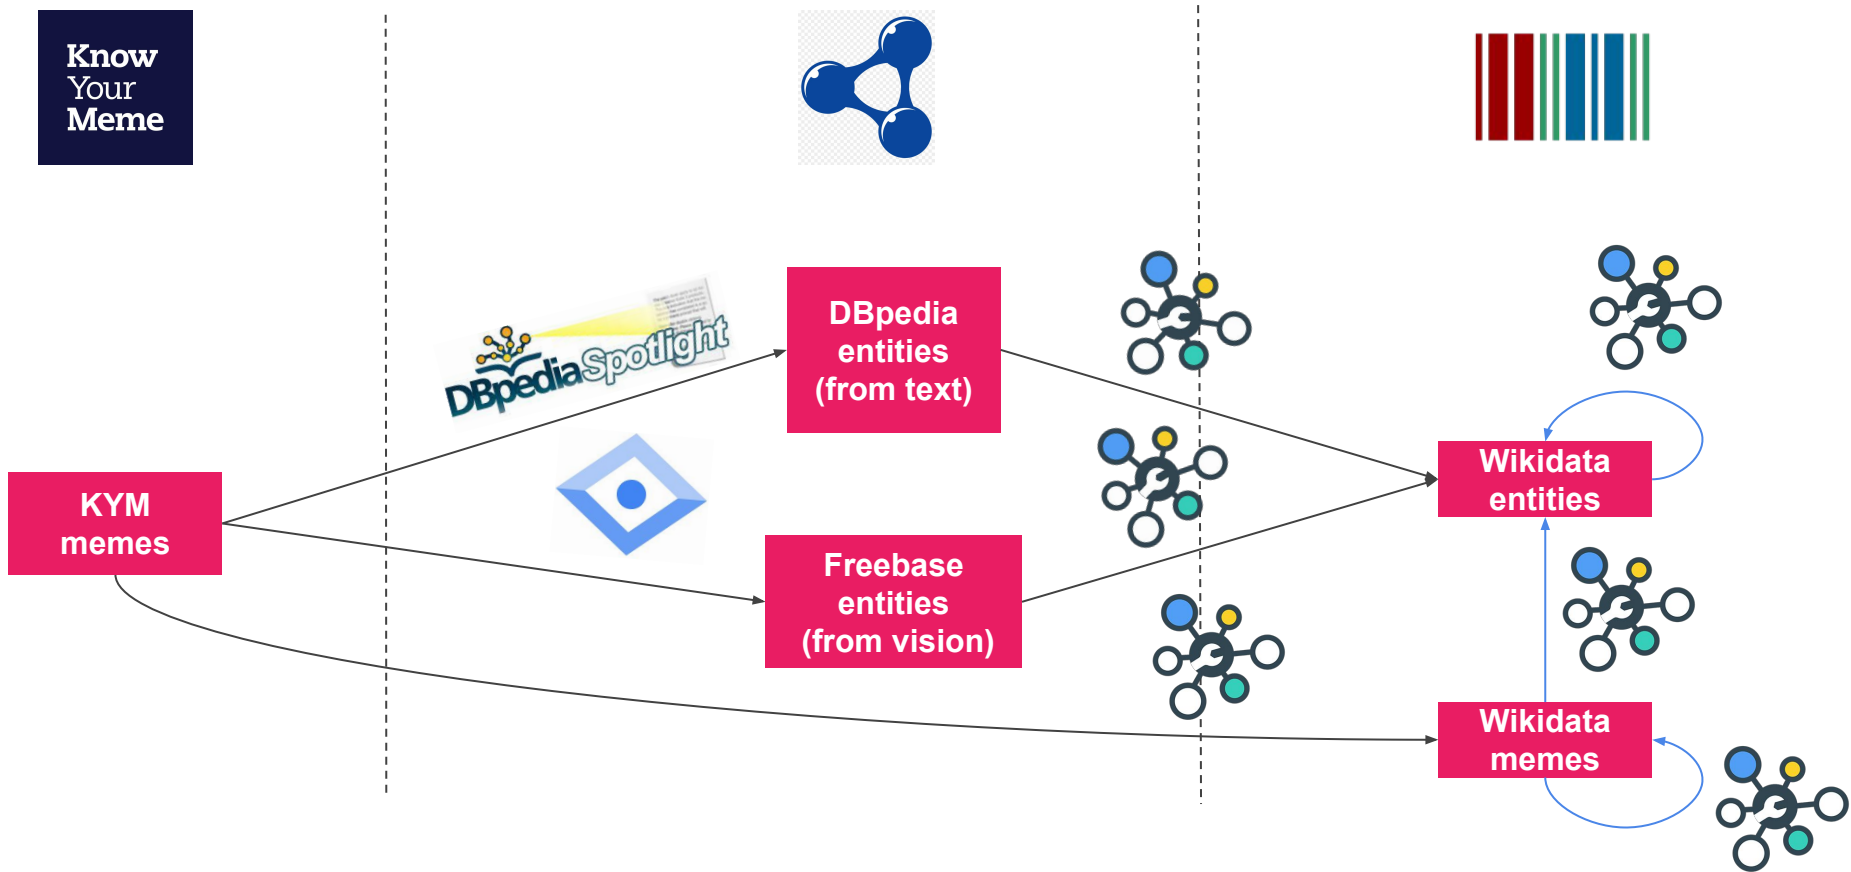

390 views, 3 upvotes, 2 comments

Share

KnowYourMeme

Meme encyclopedias and generators

Boromir

Q219504

fictional character

Boromir is a fictional character in J. R. R. Tolkien's legendarium. He appears in the first two volumes of The Lord of the Ring The Two Towers), and is mentioned in the last volume, The Return of the King. He was the heir of Denethor II (the 26th Ruler brother of Faramir. In the course of the story Boromir joined the Fellowship of the Ring. Boromir appears in animated films, and in radio and television versions.

Properties

instance of	film character
	men in Tolkien's legendarium
Commons category	Boromir
country of origin	Gondor
creator	J. R. R. Tolkien
different from	Borimir
enemy of	Sauron
father	Denethor II
from narrative universe	Tolkien's legendarium
image	Boromir.png
	media legend
	Boromir din cărți, de David Revoy [Romanian]
killed by	Orcs in Tolkien's legendarium
manner of death	
member of	
mother	
occupation	swornbrother
owner of	Horn of Gondor
part of	House of Húrin
participant in	the Council of Elrond
performer	Sean Bean
place of birth	Gondor
place of death	Amon Hen
present in work	The Lord of the Rings
	The Lord of the Rings: The Return of the King
sex or gender	male
sibling	Faramir

Extra knowledge in Wikidata

KGTK can help with information integration 🙌

Know
Your
Meme

KGTK can help with content enrichment 🙌

Know
Your
Meme

Snippet from IMKG

Demo (1/2)

[Notebook](#)

Most central nodes in IMKG

PageRank

USA

human

English

HITS authorities

kym:lolcats

kym:nice-meme