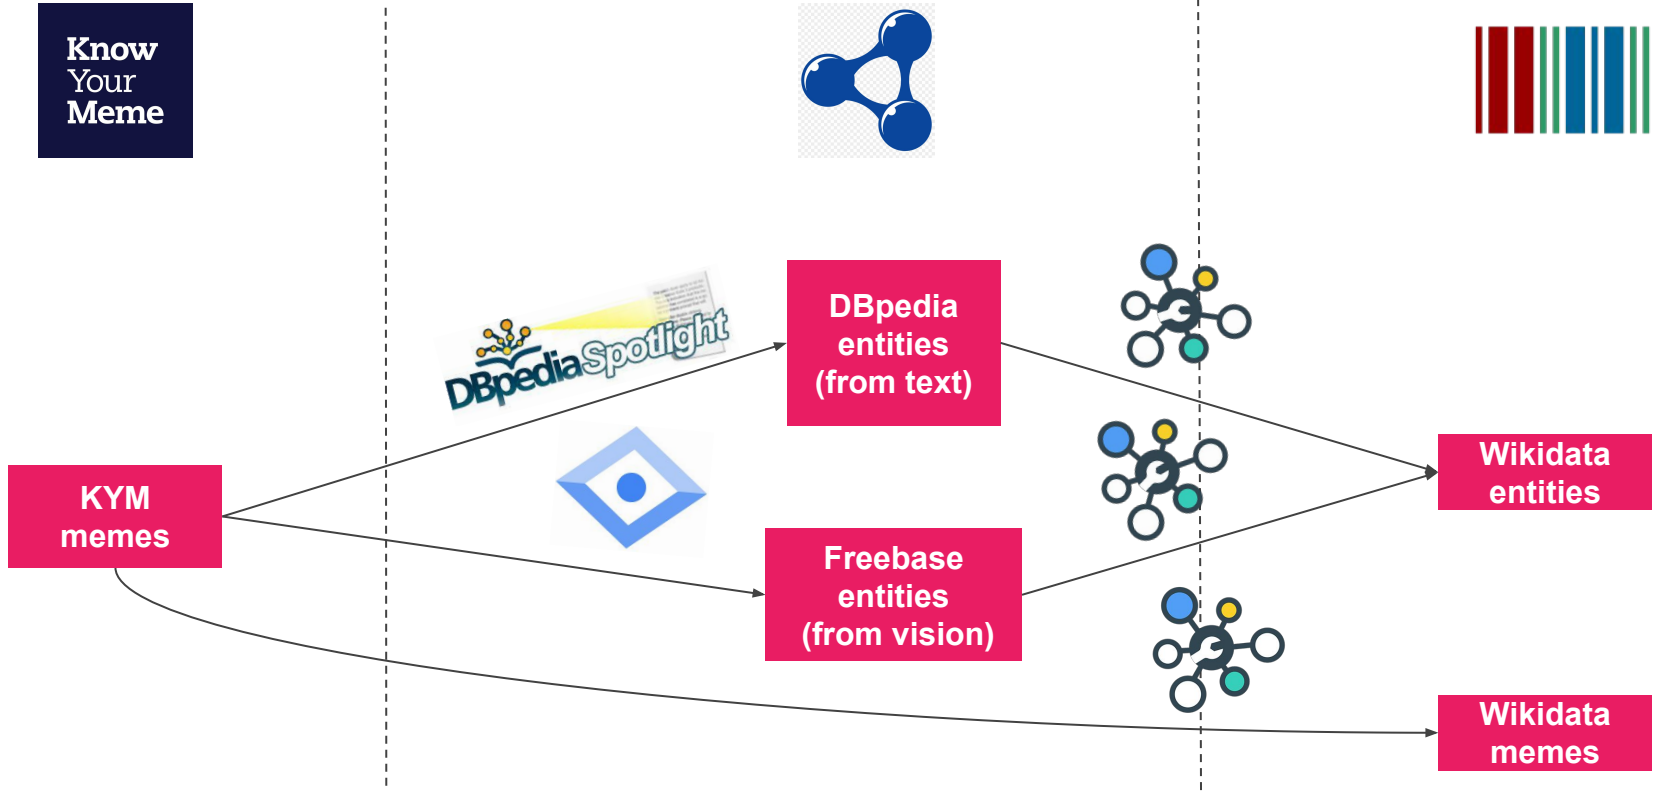

KGTK can help with information integration 🙌

Know
Your
Meme