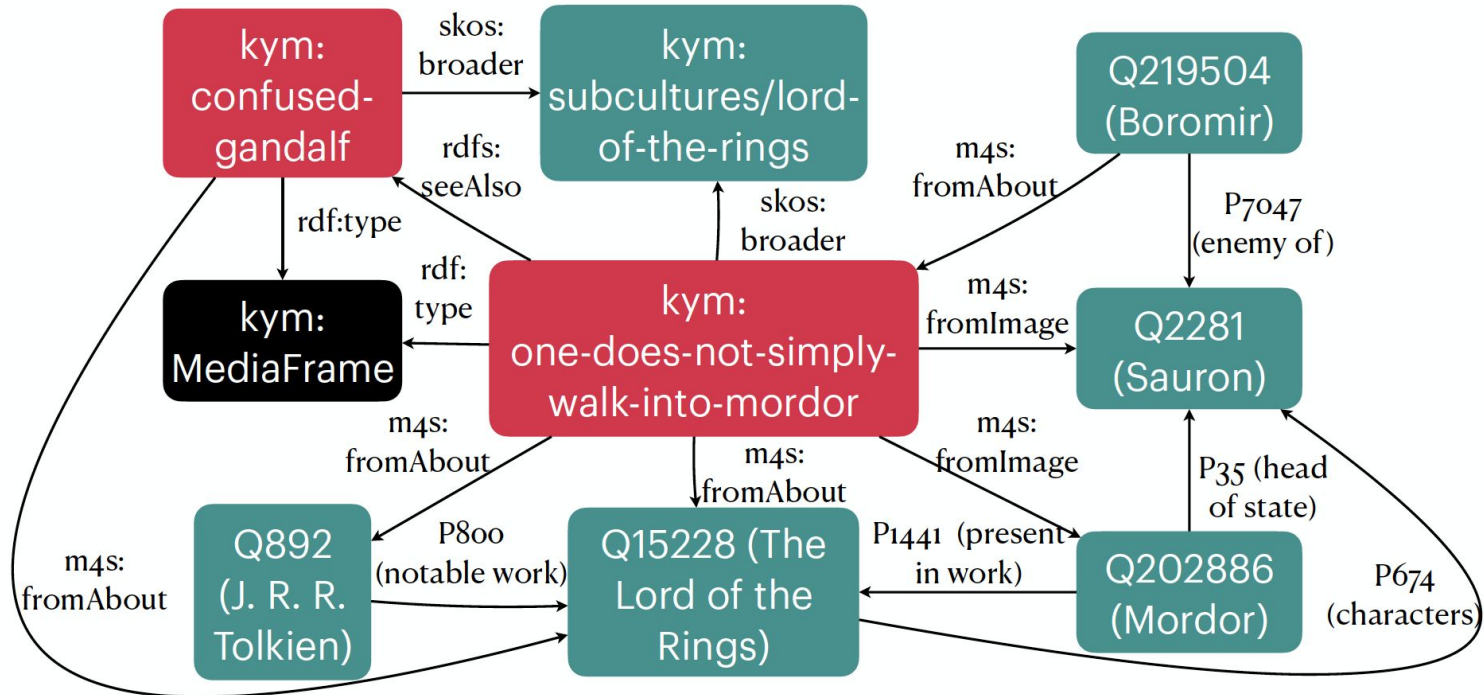

Snippet from IMKG