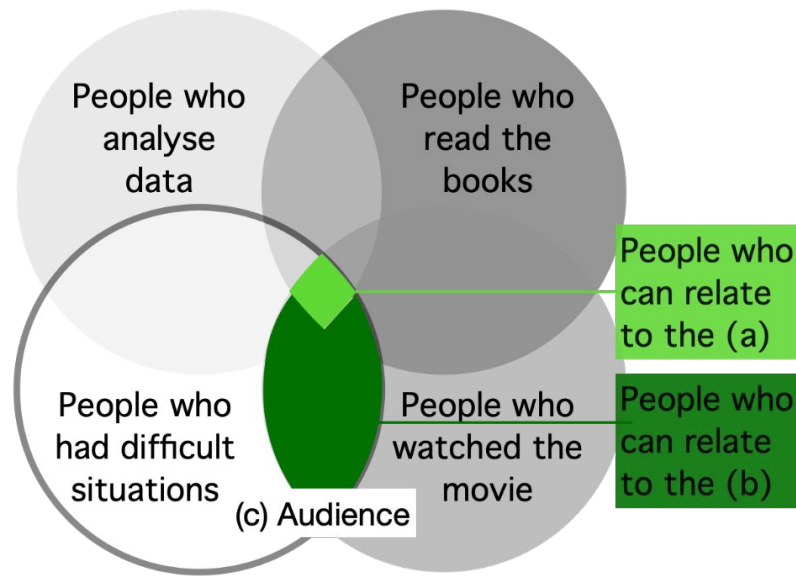

One does not simply walk into Mordor

d) Origin

The picture is from **Peter Jackson's** 2001 movie "LOTR: The fellowship of the ring" where **Sean Bean** played "**Boromir**"

e) Lore

The **book series** "Lord Of The Ring" by **J. R.R. Tolkien** features the character Boromir and the fictional region of **Mordor**

Memes are difficult as they are **personal and creative**

(a) Instance

(b) Template

Luckily, the Web has a lot of crowdsourced information

One Does Not Simply Walk Into Mordor

Part of a series on Lord Of The Rings. [View Related Entries]