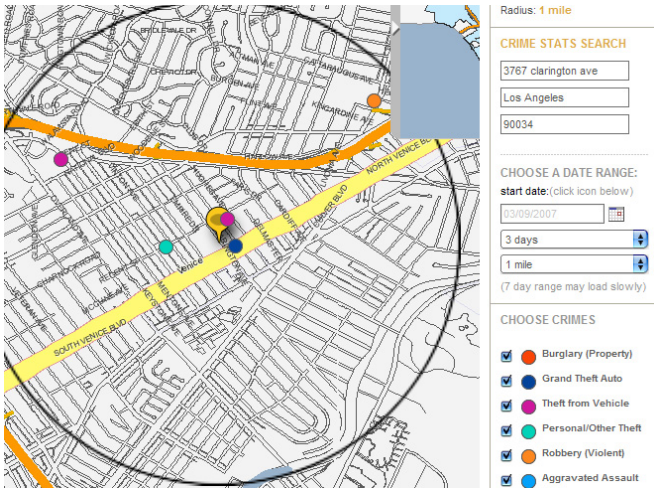

Building Mashups by Example

Rattapoom Tuchinda

Pedro Szekely

Craig A. Knoblock

Information Sciences Institute
University of Southern California

What's a Mashup?

A website or application that combines content from more than one source into an integrated experience [wikipedia]

a) LA crime map

b) zillow.com

c) Ski bonk

Combined Data gives new insight / provides new services

Mashup Building Issues

Data Retrieval

Wrapper

Wrapper