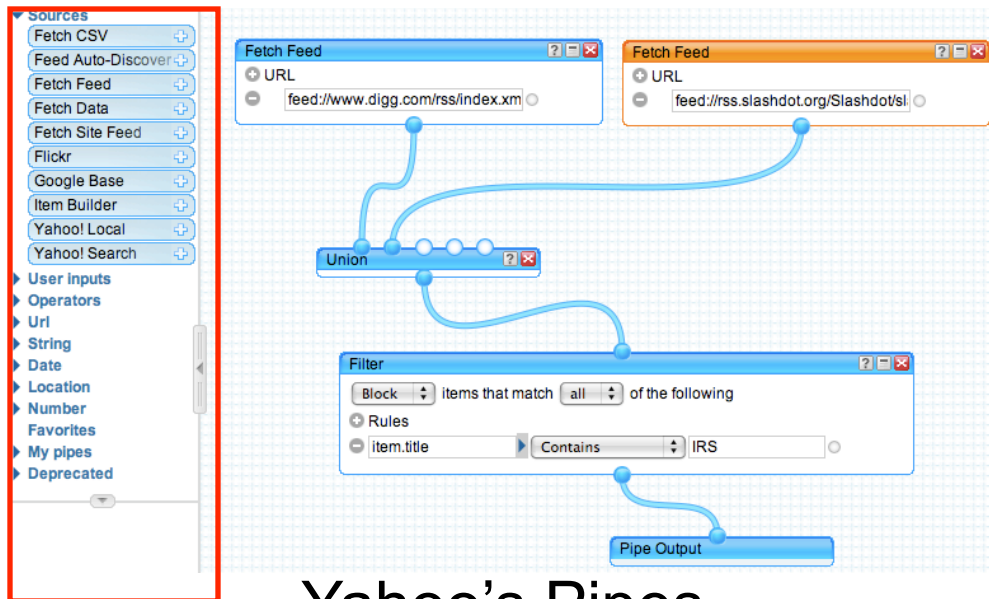

a) LA crime map

b) zillow.com

c) Ski bonk

Combined Data gives new insight / provides new services

Mashup Building Issues

Data Retrieval

Wrapper

Wrapper

Calibration
-source modeling
-cleaning

Attribute

Attribute

Clean

Clean

Integration

Combine

Display

Customize Display

Existing Approaches

Goal: Create Mashups without Programming

- Addresses syntax issues, but users still required to understand programming concepts

Yahoo's Pipes

Widget Paradigm

- Widgets (i.e., 43 for Pipes, 300+ for MS) represents an operation on the data.
- Locating and learning to customize widget can be time consuming
- Most tools focus on particular issues and ignore others.

Our system: Karma

Embedded Browser

Table

The screenshot displays the Karma system interface, which is divided into two main sections: an embedded browser on the left and a table/data management interface on the right.