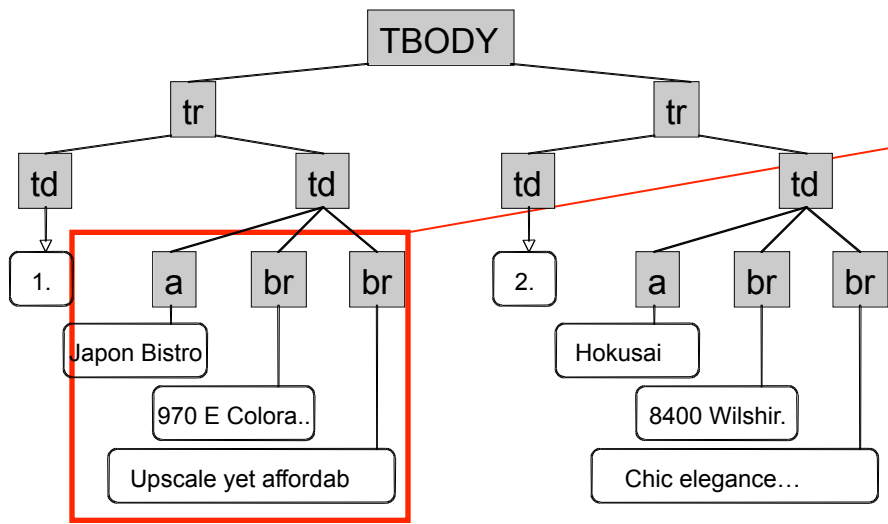

select one	address	select one	select one
Japon Bistro	927 E Color..	Upscale yet...	31 Reviews
Sushi Dokor..	9777 S Sant..	Intimate an...	
Hokusai	8400 Wilshir...	Chic eleganc...	
Sushi Sasab..	12400 Wilshi...	Authentic Ja...	
Sushi Roku	8445 W 3rd...	High fashion...	
Hide Sushi	2040 Sawtel...	No fuss, jus...	
Fat Fish	616 N Rober...	Inventive ro...	
Sushi Katsu-ya	11680 Vent...	The MOCA o...	
Gindi Thai /..	4017 W Riv...	Burbank res...	
Katana	8439 W Sun...	Rustic Japa...	
Echigo	11217 Sant...	Stellar sushi...