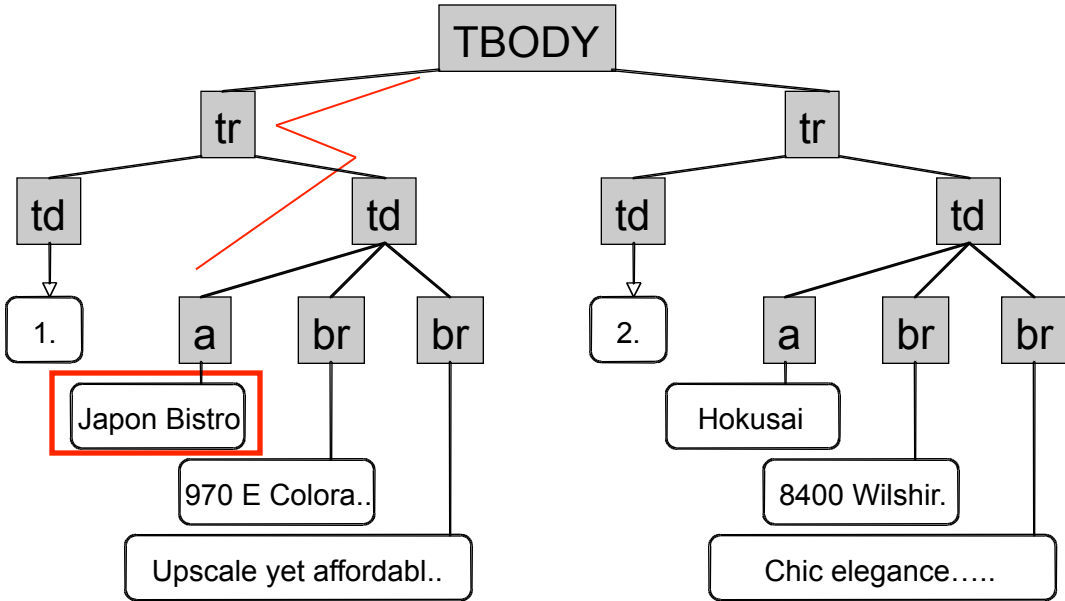

Data Retrieval: Extraction

1. **Japon Bistro**
  927 E Colorado Blvd , Pasadena , CA , 91106
  Upscale yet affordable Japanese eatery offers the city's largest sake selection.
2. **Hokusai**
  8400 Wilshire Blvd , Beverly Hills , CA , 90211
  Chic elegance and modern Zen style surround Japanese French this paeen to haute cuisine and stylized sushi.
3. **Sushi Sasabune**
  12400 Wilshire Blvd Ste 150 , Los Angeles , CA , 90025
  Sushi is the singular star at this Zen Westside palace that bows only to the royalty of chef and fish.
4. **Sushi Roku**
  8445 W 3rd St , Los Angeles , CA , 90048
  High fashion, rock and roll and Hollywood buzz converge over innovative sushi.

select one			
Japon Bistro			

Tbody/tr[1]/td[2]/a