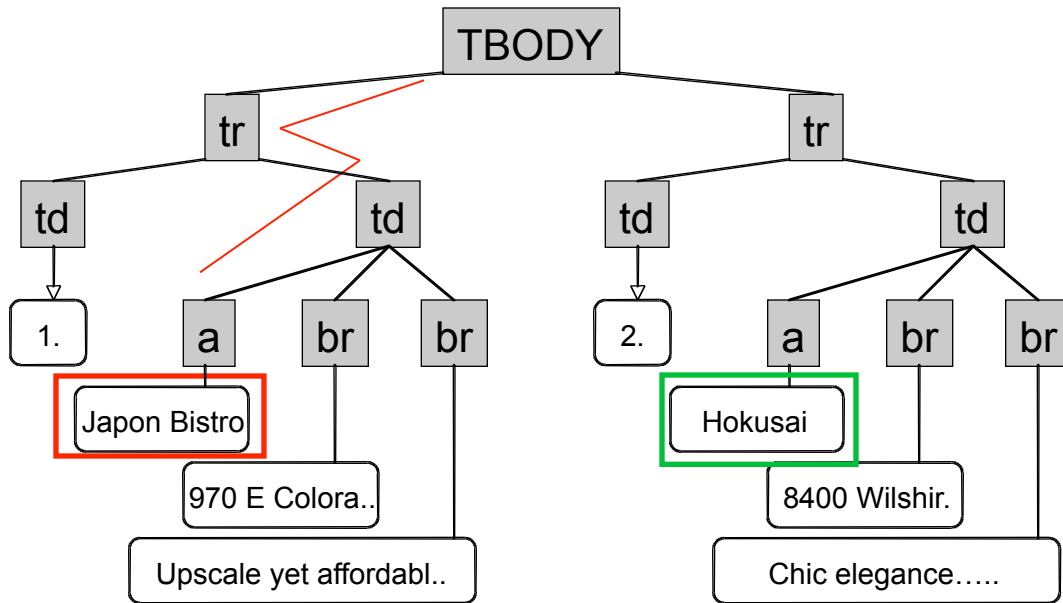

Data Retrieval: Extraction

1. **Japon Bistro**
   927 E Colorado Blvd , Pasadena , CA , 91106
   Upscale yet affordable Japanese eatery offers the city's largest sake selection.
2. **Hokusai**
   8400 Wilshire Blvd , Beverly Hills , CA , 90211
   Chic elegance and modern Zen style surround Japanese French this paeen to haute cuisine and stylized sushi.
3. **Sushi Sasabune**
   12400 Wilshire Blvd Ste 150 , Los Angeles , CA , 90025
   Sushi is the singular star at this Zen Westside palace that bows only to the royalty of chef and fish.
4. **Sushi Roku**
   8445 W 3rd St , Los Angeles , CA , 90048
   High fashion, rock and roll and Hollywood buzz converge over innovative sushi.

Sushi Dokoro Ki Ra La
9777 S Santa Monica Blvd , Beverly Hills , CA , 90211
Intimate and charming Japanese restaurant offers wide range of hand-selected sushi and sashimi.

select one			
Japon Bistro			
Sushi Dokor..			
Hokusai			
Sushi Sasab..			
Sushi Roku			
Hide Sushi			
Fat Fish			
Sushi Katsu-ya			
Gindi Thai /..			
Katana			
Echigo			

Tbody/tr[1]/td[2]/a

Tbody/tr*/td*/a