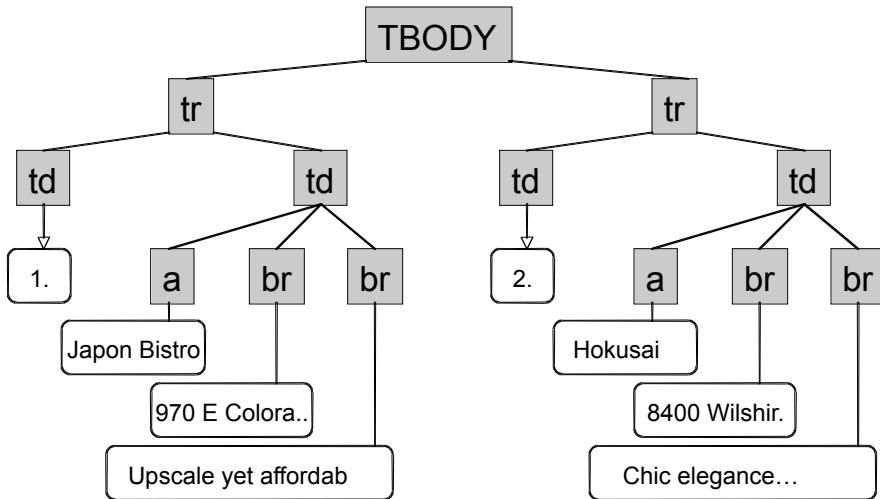

select one	address	select one	select one
Japon Bistro	927 E Color..	Upscale yet...	31 Reviews
Sushi Dokor..	9777 S Sant..	Intimate an...	
Hokusai	8400 Wilshir...	Chic eleganc...	
Sushi Sasab..	12400 Wilshi...	Authentic Ja...	
Sushi Roku	8445 W 3rd...	High fashion...	
Hide Sushi	2040 Sawtel...	No fuss, jus...	
Fat Fish	616 N Rober...	Inventive ro...	
Sushi Katsu-ya	11680 Vent...	The MOCA o...	
Gindi Thai /..	4017 W Riv...	Burbank res...	
Katana	8439 W Sun...	Rustic Japa...	
Echigo	11217 Sant...	Stellar sushi...