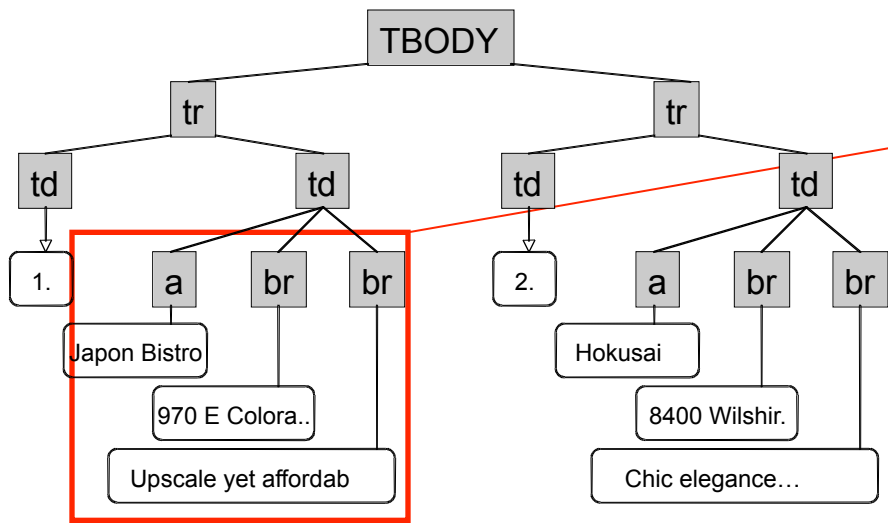

select one	address	select one	select one
Japon Bistro	927 E Color..	Upscale yet...	31 Reviews
Sushi Dokor..	9777 S Sant..	Intimate an...	3 Reviews
Hokusai	8400 Wilshir...	Chic eleganc...	30 Reviews
Sushi Sasab..	12400 Wilshi...	Authentic Ja...	66 Reviews
Sushi Roku	8445 W 3rd...	High fashion ...	62 Reviews
Hide Sushi	2040 Sawtel...	No fuss, jus...	25 Reviews
Fat Fish	616 N Rober...	Inventive ro...	38 Reviews
Sushi Katsu-ya	11680 Vent...	The MOCA o...	49 Reviews
Gindi Thai /..	4017 W Riv...	Burbank res...	29 Reviews
Katana	8439 W Sun...	Rustic Japa...	96 Reviews
Echigo	11217 Sant...	Stellar sushi...	49 Reviews